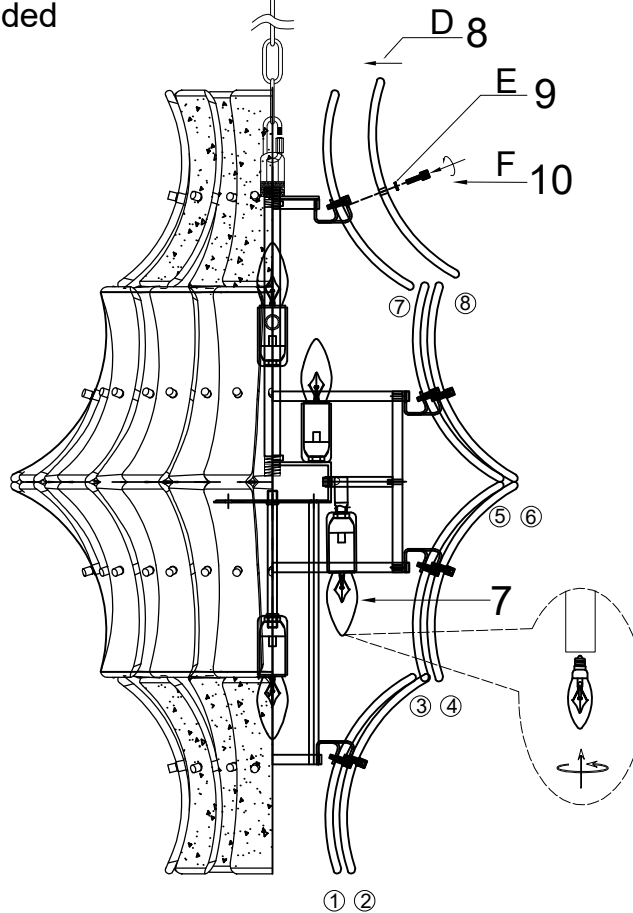

Assembly Instruction

58053 Pendant Lamp Venezia Double Smoke Ø53cm

220-240V-50Hz E14 Max. 40W

Bulb not included

NO	A	B	C	D	E	F
NO						
QTY	4	4	1	108	108	108