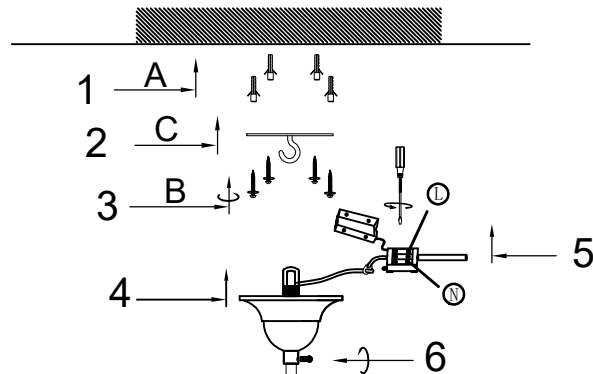

Assembly Instruction

58053 Pendant Lamp Venezia Double Smoke Ø53cm

220-240V-50Hz E14 Max. 40W

Bulb not included

NO	A	B	C	D	E	F
NO						
QTY	4	4	1	108	108	108